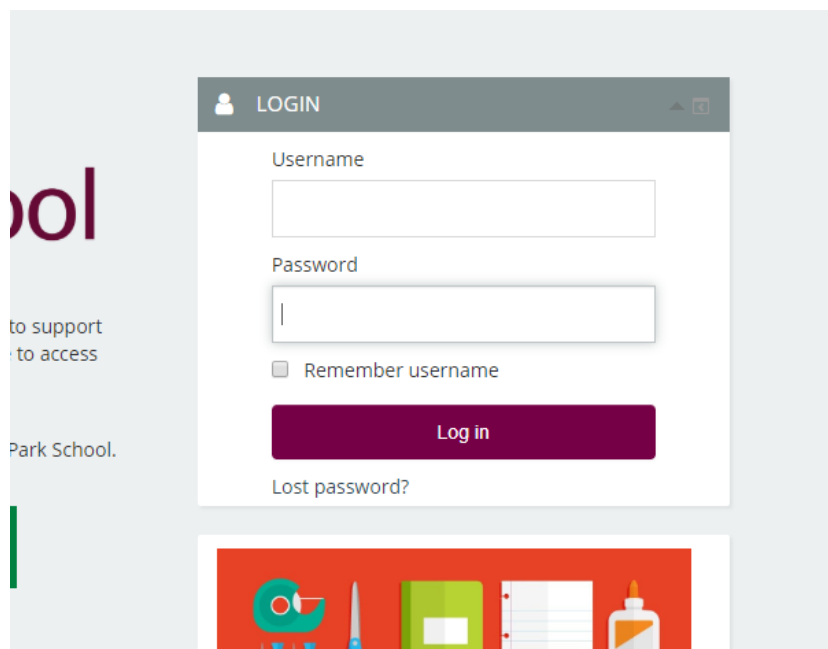

How to Login to our Virtual Learning Environment (VLE)

In the **USERNAME** box, pupils need to enter their school username.

This is the username they use to log into the school computers, e.g. **bsmith18** (Year 8) or **tjones19** (Year7).

They should NOT use their email address.

The **PASSWORD** that pupils enter is the same password as they have set up to log into the school computers.